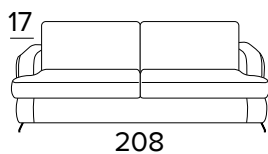

Standard electro-welded bed base

Frame with tube 30

Oven baked epoxy resin

Completely removable cover sofa

Decò pillows as an option

Standard mattress Engel in expanded polyurethane density 30kg/m³ covered with 100% polyester fabric. Mattress thickness: 15 cm

PIEDE IN METALLO VERNICIATO / PAINTED METAL FEET

RAL 9005 NOIR

DIVANO 2 POSTI FISSO O LETTO / CANAPÈ 2 PLACES FIXE OU CONVERTIBLE / 2 SEATER SOFA FIXED OR BED

MATERASSO / MATTRESS
CM 120x192 / H 15

DIVANO 3 POSTI FISSO O LETTO / CANAPÈ 3 PLACES FIXE OU CONVERTIBLE / 3 SEATER SOFA FIXED OR BED

MATERASSO / MATTRESS
CM 140x192 / H 15

DIVANO MAXI FISSO O LETTO / CANAPÈ MAXI FIXE OU CONVERTIBLE / MAXI SEATER SOFA FIXED OR BED

MATERASSO / MATTRESS
CM 160x192 / H 15

**TERMINALE 2 POSTI FISSO O LETTO BR. DX O SX / TERMINAL 2 PLACES FIXE OU CONVERTIBLE ACC. D. OU G. /
2 SEATER MODULAR FIXED OR BED ARM. L. OR R.**