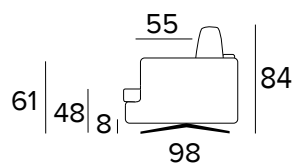

DIVANO 2 POSTI FISSO O LETTO / CANAPÈ 2 PLACES FIXE OU CONVERTIBLE / 2 SEATER SOFA FIXED OR BED

MATERASSO / MATTRESS
CM 120x192 / H 15