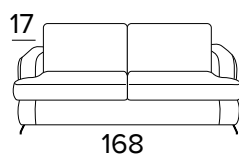

DIVANO 2 POSTI FISSO O LETTO / CANAPÈ 2 PLACES FIXE OU CONVERTIBLE / 2 SEATER SOFA FIXED OR BED

MATERASSO / MATTRESS
CM 120x192 / H 15