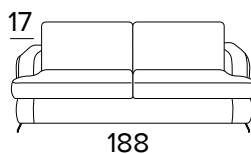

Standard electro-welded bed base

Frame with tube 30

Oven baked epoxy resin

Completely removable cover sofa

Decò pillows as an option

Standard mattress Engel in expanded polyurethane density 30kg/m³ covered with 100% polyester fabric. Mattress thickness: 15 cm

PIEDE IN METALLO VERNICIATO / PAINTED METAL FEET

RAL 9005 NOIR

DIVANO 2 POSTI FISSO O LETTO / CANAPÈ 2 PLACES FIXE OU CONVERTIBLE / 2 SEATER SOFA FIXED OR BED

MATERASSO / MATTRESS
CM 120x192 / H 15

DIVANO 3 POSTI FISSO O LETTO / CANAPÈ 3 PLACES FIXE OU CONVERTIBLE / 3 SEATER SOFA FIXED OR BED

MATERASSO / MATTRESS
CM 140x192 / H 15

DIVANO MAXI FISSO O LETTO / CANAPÈ MAXI FIXE OU CONVERTIBLE / MAXI SEATER SOFA FIXED OR BED

MATERASSO / MATTRESS
CM 160x192 / H 15

**TERMINALE 2 POSTI FISSO O LETTO BR. DX O SX / TERMINAL 2 PLACES FIXE OU CONVERTIBLE ACC. D. OU G. /
2 SEATER MODULAR FIXED OR BED ARM. L. OR R.**