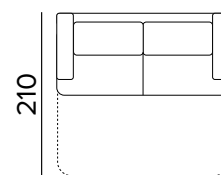

DIVANO 2 POSTI FISSO O LETTO / CANAPÈ 2 PLACES FIXE OU CONVERTIBLE / 2 SEATER SOFA FIXED OR BED

MATERASSO / MATTRESS
CM 120x192 / H 15