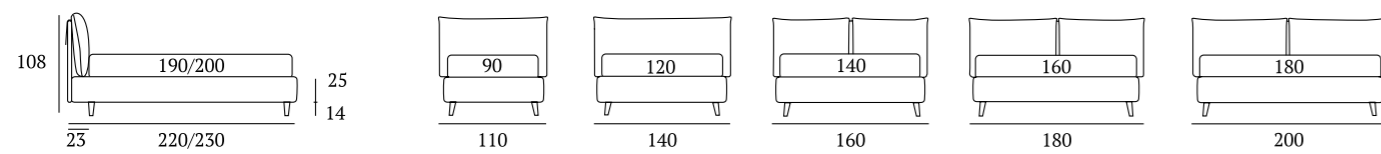

Arty

DI SERIE:
Piede in legno **Circle** h cm 6, colore wengè

OPTIONAL:
Piede in legno **Circle** h cm 6-10, colori bianco, naturale, wengè
Piede in legno **Classic** h cm 10, colori bianco, naturale, wengè
Ruote **Carry**

AS STANDARD:
Circle wooden foot H 6 cm, colour: wenge

OPTIONALS:
Circle wooden foot H 6-10 cm, colours: white, natural, wenge
Classic wooden foot H 10 cm, colours: white, natural, wenge
Carry wheels

Arty Compatto

DI SERIE:
Piede in legno **Log** h cm 14, colore wengè

OPTIONAL:
Piedi in legno **Log**, **Classic** h cm 14, colori bianco, naturale, wengè
Piedi in metallo **Fine**, **Glam**, **Peak**, **Max** h cm 14, finiture cromo, bianco, manganese

AS STANDARD:
Log wooden foot H 14 cm, colour: wenge

OPTIONALS:
Log, **Classic** wooden feet H 14 cm, colours: white, natural, wenge
Fine, **Glam**, **Peak**, **Max** metal feet H 14 cm, finishes: chrome, white, manganese