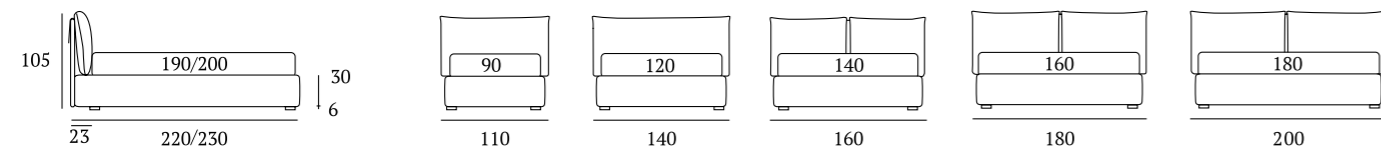

Arty

DI SERIE:
Piede in legno **Circle** h cm 6, colore wengè

OPTIONAL:
Piede in legno **Circle** h cm 6-10, colori bianco, naturale, wengè
Piede in legno **Classic** h cm 10, colori bianco, naturale, wengè
Ruote **Carry**

AS STANDARD:
Circle wooden foot H 6 cm, colour: wenge

OPTIONALS:
Circle wooden foot H 6-10 cm, colours: white, natural, wenge
Classic wooden foot H 10 cm, colours: white, natural, wenge
Carry wheels

Arty Compatto