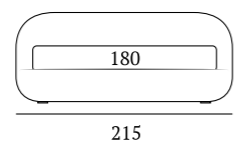

Fresh

DISERIE:
Piede ABS effetto sospeso

AS STANDARD:
Suspended-effect ABS feet